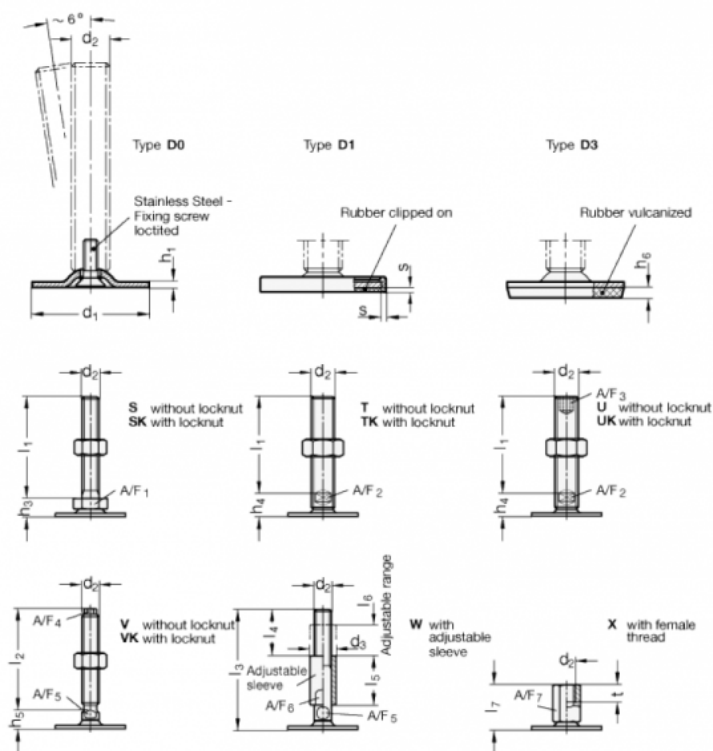

Article number: 204150M1260D1S

Description: E+G levelling foot  
GN 41-50-M12-60-D1-S

Note: S Without nut, External hexagon at the bottom

## Measures

- A/F1 = 17
- d1 = 50
- d2 = M12
- h1 = 2.5
- h3 = 11
- h6 =
- l1 = 60
- s = 2